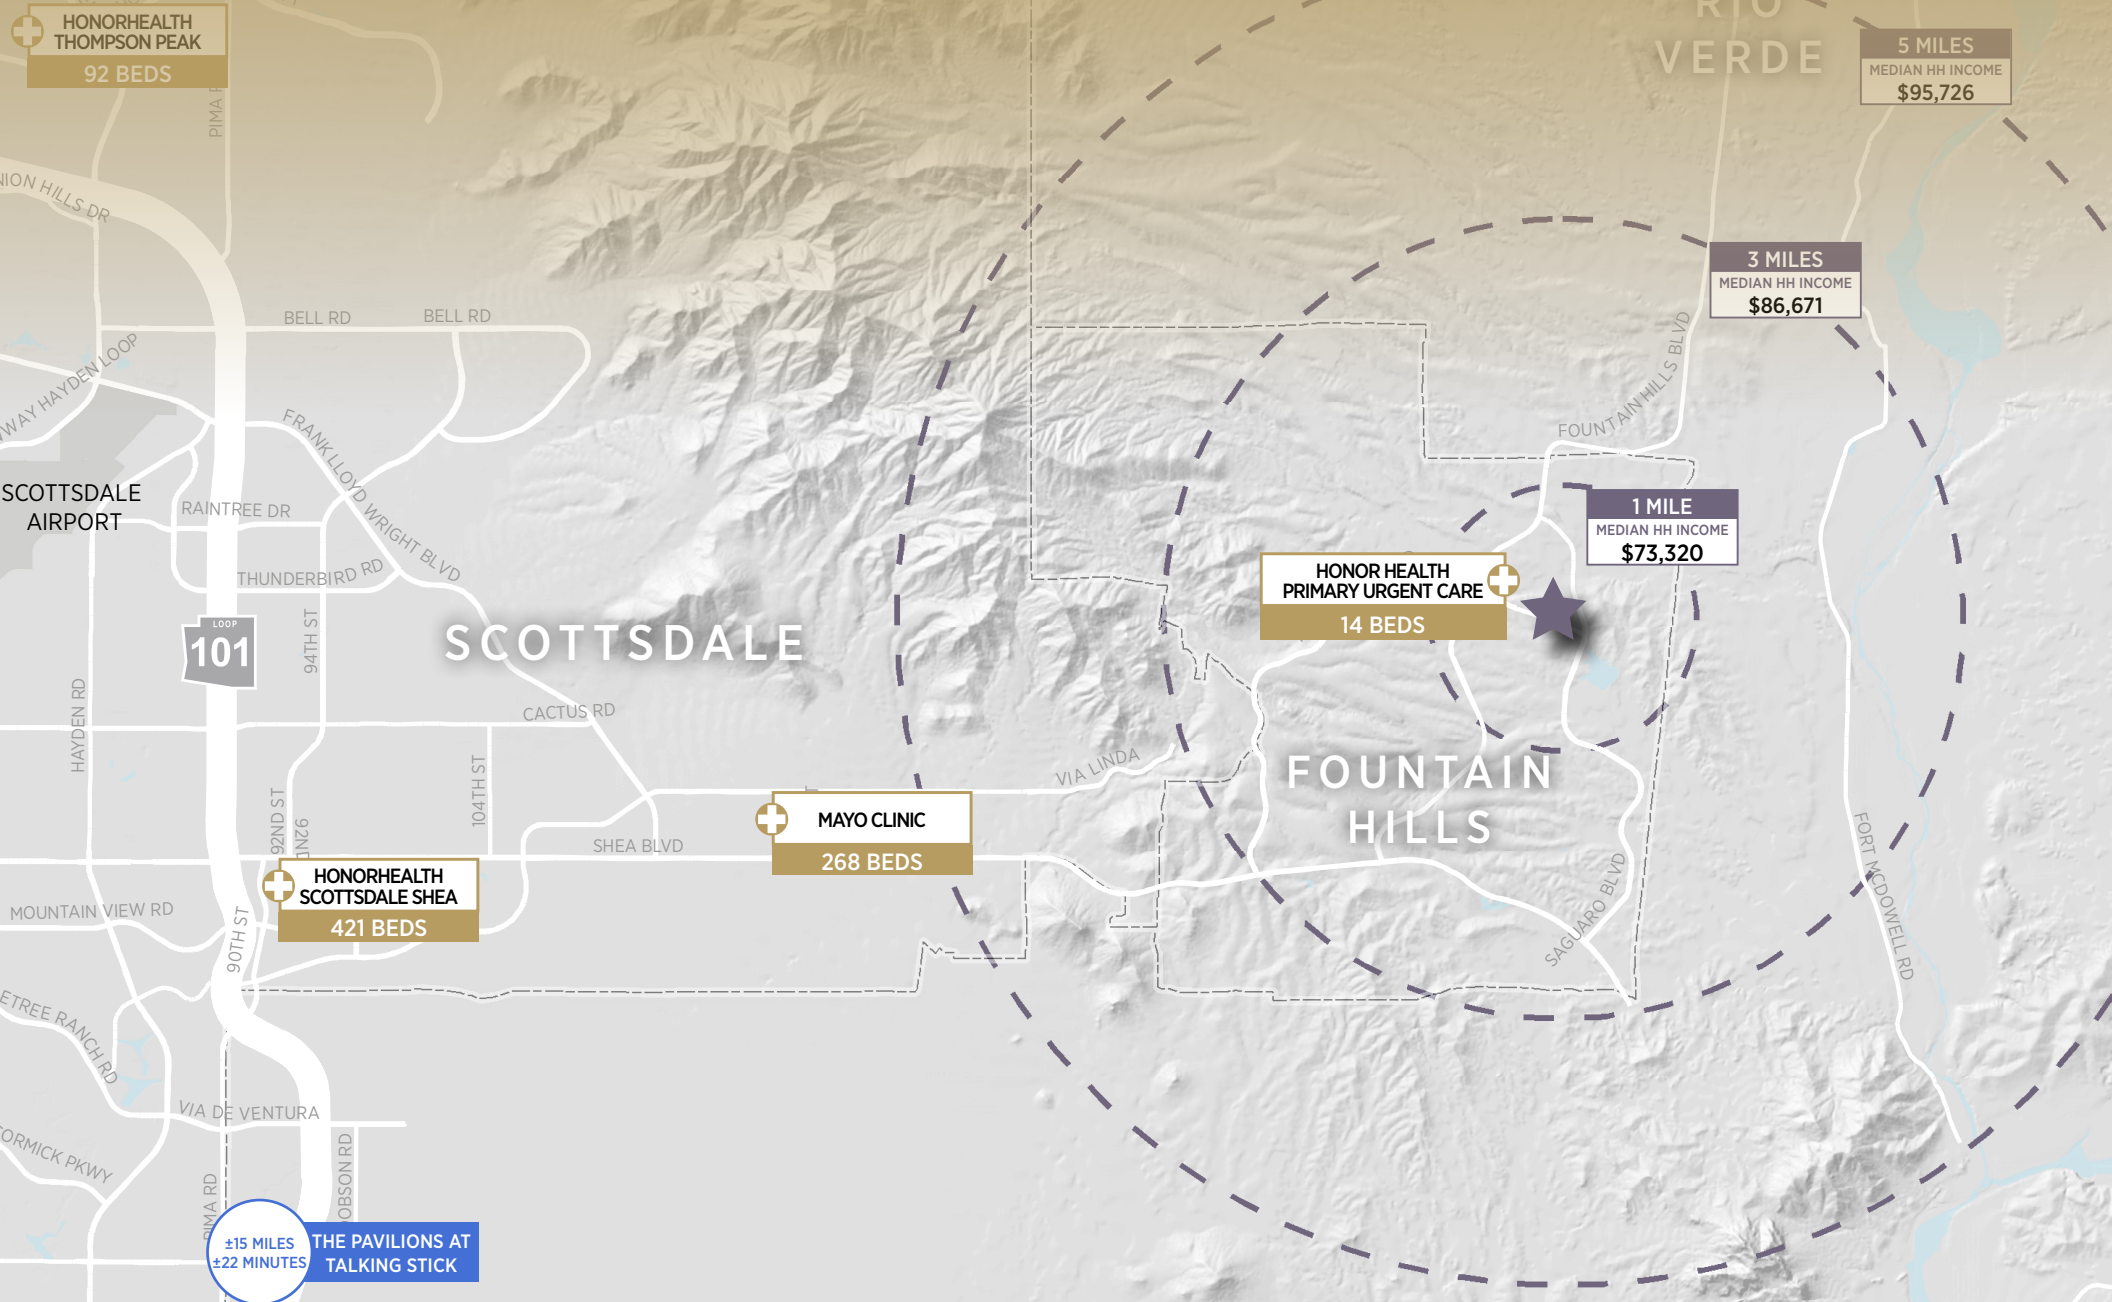

SPACE AVAILABLE

GENEROUS TI ALLOWANCES

BUILDING SIGNAGE AVAILABLE

PROPERTY OVERVIEW

LOCATION:

NW

CORNER OF SAGUARO AND PALISADES BLVDS.

ORIGINALLY BUILT:

NEARBY MEDICAL

HONORHEALTH THOMPSON PEAK
92 BEDS

5 MILES
MEDIAN HH INCOME
\$95,726

3 MILES
MEDIAN HH INCOME
\$86,671

1 MILE
MEDIAN HH INCOME
\$73,320

HONOR HEALTH PRIMARY URGENT CARE
14 BEDS

HONORHEALTH SCOTTSDALE SHEA
421 BEDS